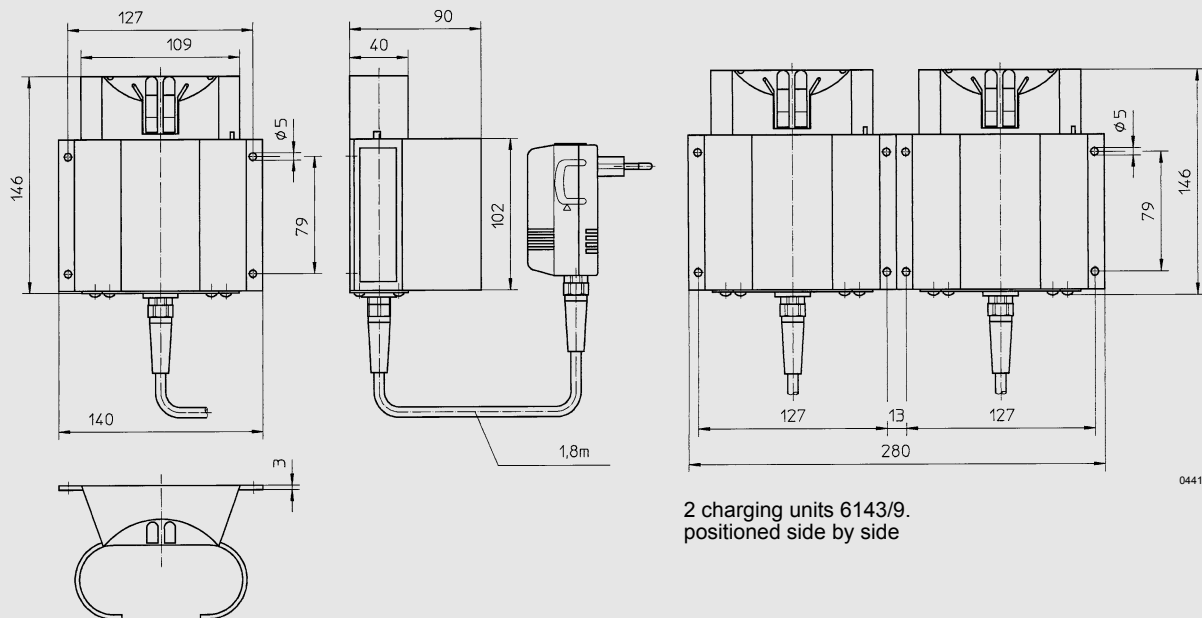

2 charging units 6143/9.
positioned side by side

Charging unit 6143/94 without power supply unit,
6143/95 with power supply unit

04397E00

Portable lamp 6143/-65