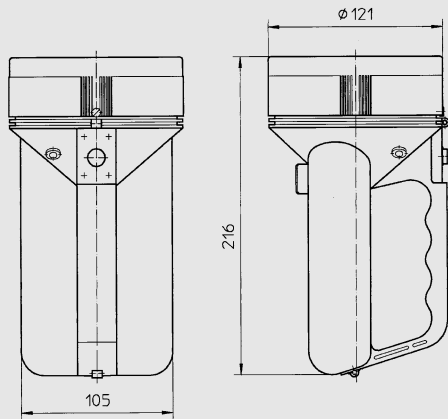

Dimension drawings (all dimensions in mm) - subject to alteration